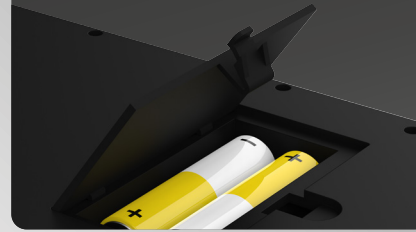

RGB
DRUM PADS

16
DRUM PADS

**SMART KEYBOARD
MODES:**

ARPEGIATOR 
CHORDS 
SCALE 

BATTERY OPERATION

**WIRELESS
MIDI**

VOL: 100 
BPM: 90
LOOP: ON
CNCT: BT

**OLED
DISPLAY**

**SOFTWARE
PACKAGE**

 **serato** Studio  **Loopcloud**
 **LIFELINE** expansion LITE  **Melodics**

KEYPAD^{PRO}
COMPACT DAW WORKSTATION WITH
WIRELESS MIDI

25
VELOCITY-SENSITIVE
MINI KEYS

**CONTROL
SECTION**

**DAW
MASTER
SECTION**

**SUSTAIN &
MIDI OUT**

**FULL
INTEGRATION**

**BITWIG
STUDIO**
8-TRACK
INCLUDED

**PITCH &
MODULATION
WHEELS**

USB-HUB