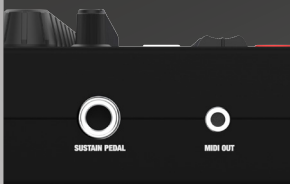

**SUSTAIN &
MIDI OUT**