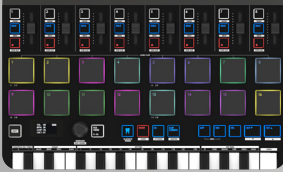

RGB
DRUM PADS

16
DRUM PADS

**SMART KEYBOARD
MODES:**

ARPEGIATOR 
CHORDS 
SCALE 

BATTERY OPERATION

**WIRELESS
MIDI**

VOL: 100 
BPM: 90
LOOP: ON
CNCT: BT

**OLED
DISPLAY**

**SOFTWARE
PACKAGE**

 **serato** Studio  **Loopcloud**
 **LIFELINE** expansion LITE  **Melodics**

KEYPAD^{PRO}
COMPACT DAW WORKSTATION WITH
WIRELESS MIDI

25
VELOCITY-SENSITIVE
MINI KEYS

**CONTROL
SECTION**

**DAW
MASTER
SECTION**

**SUSTAIN &
MIDI OUT**

**FULL
INTEGRATION**

**BITWIG
STUDIO**
8-TRACK
INCLUDED

**PITCH &
MODULATION
WHEELS**

USB-HUB